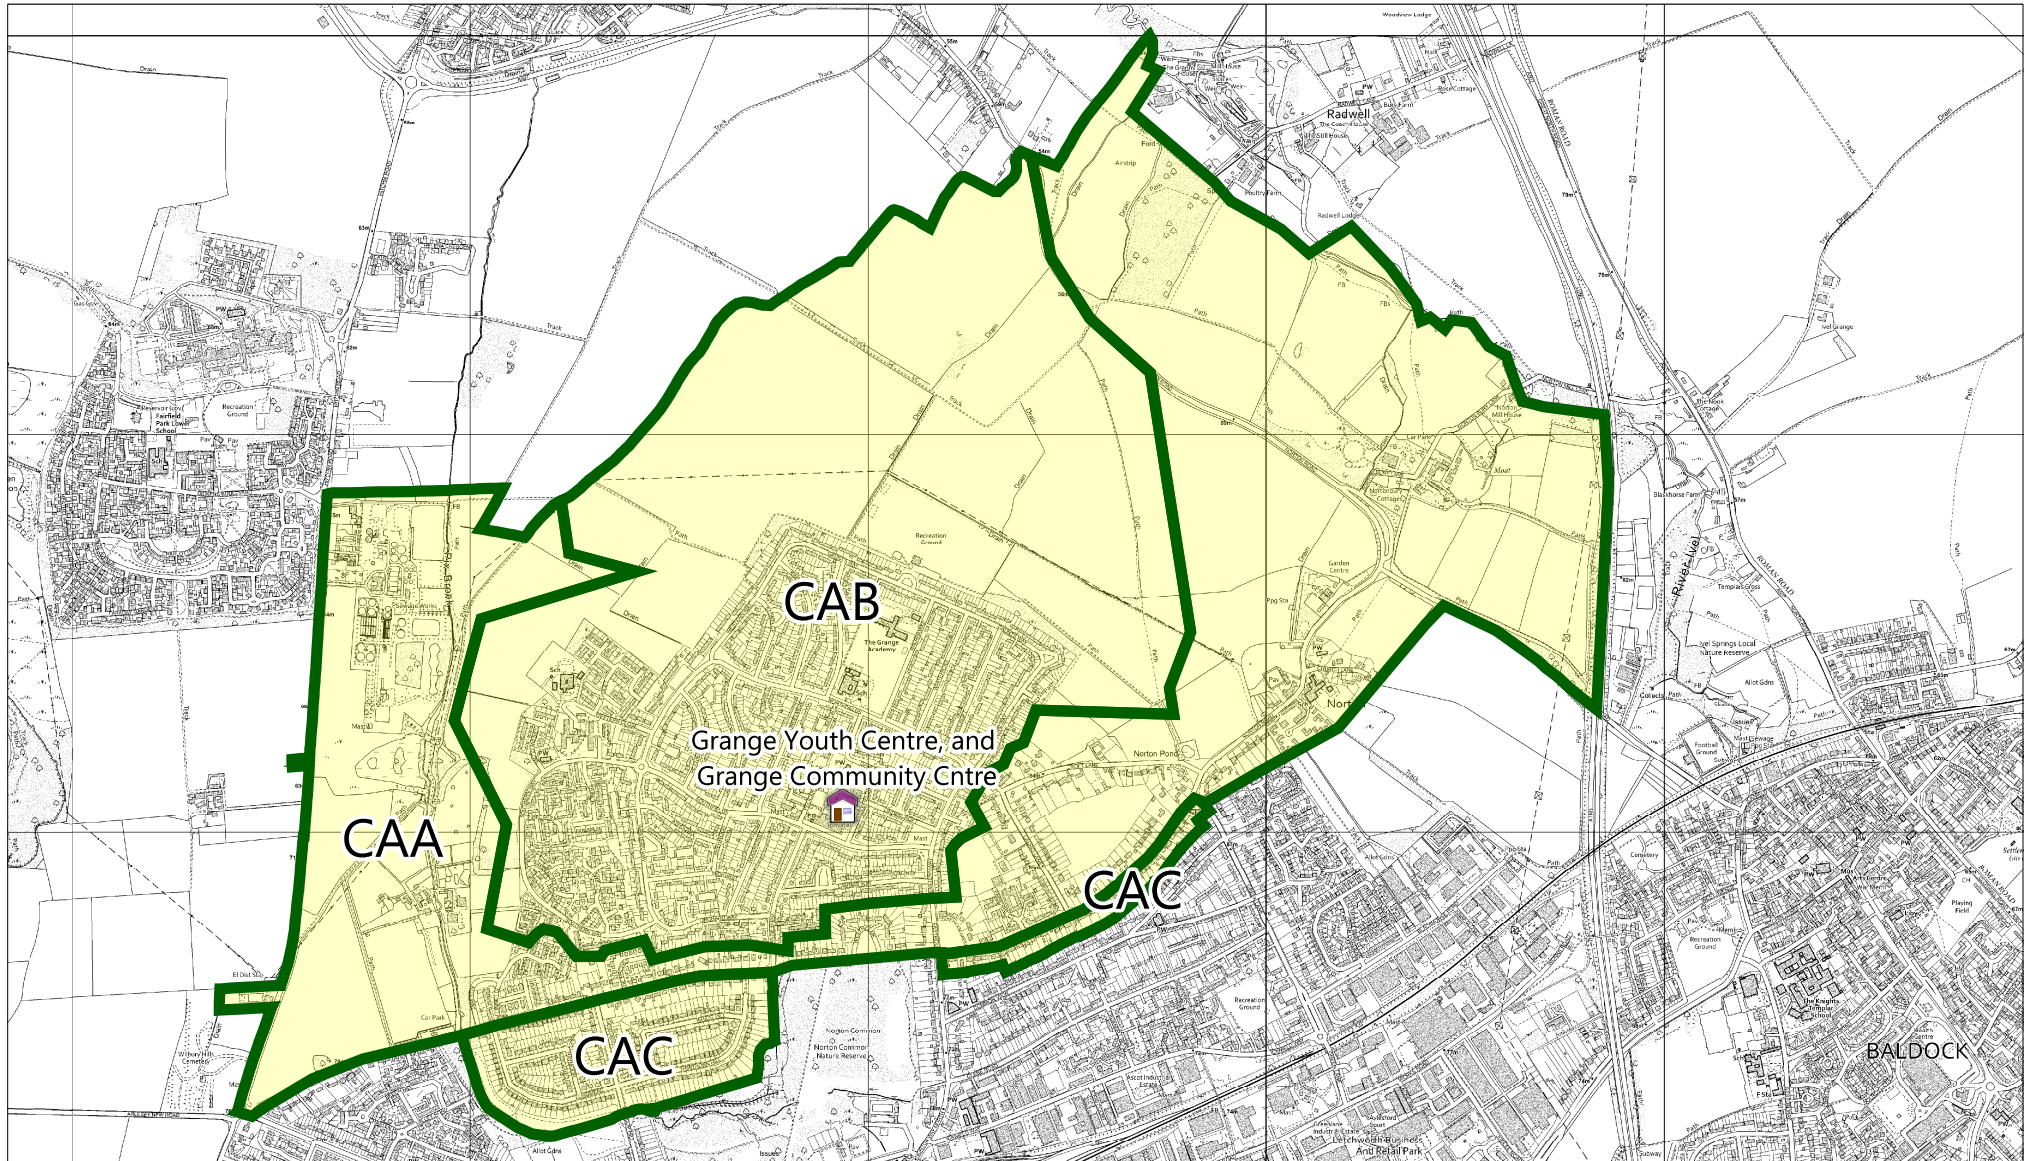

Grange Youth Centre & Grange Community Centre - Letchworth Grange Ward

Grange Youth Centre, and Grange Community Centre, Middlefields and Pelican Way,
Letchworth Garden City, Herts, SG6 4NR

NORTH HERTFORDSHIRE DISTRICT COUNCIL

Scale: 1:19000
Date: 23:08:19

© Crown copyright and database rights 2019 Ordnance Survey 100018622